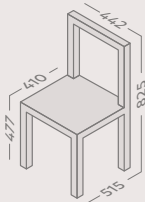

LULA SOFT

Brutto weight (kg) 8

Chairs in one package 2

Frame Beech or oak