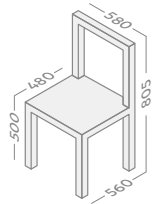

ROSES

ROSES

Brutto weight (kg)	9
Chairs in one package	1
Frame	Beech or oak

6