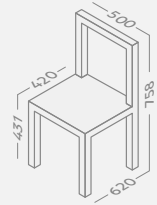

FRAME SERIES

FRAME

Brutto weight (kg)	9
Chairs in one package	1
Frame	Beech or oak

Frame