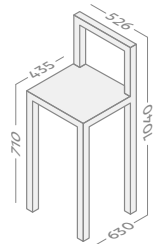

Guru

Guru Tender

Guru Cane

Guru Soft

**GURU SERIES**

Brutto weight (kg)	7
Chairs in one package	4
Frame	Beech or oak

Guru Bar

Guru Bar Tender