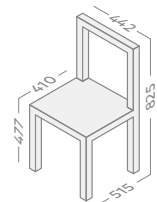

## BARI

Brutto weight (kg)	8
Chairs in one package	2
Frame	Beech or oak

**MILAN**

Package quantity	1
Frame	Beech
Tabletop	MDF Veneered oak   Laminated

W	L	H	Brutto
700	1000	750	15
700	1100+300	750	29
700	1200	750	21
800	1200+375	750	34