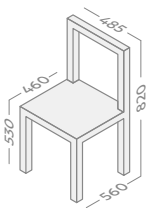

MACARONE

Brutto weight (kg)	8
Chairs in one package	2
Frame	Beech or oak