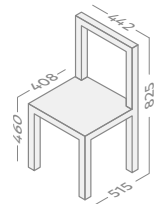

LULA

Brutto weight (kg)	8
Chairs in one package	2
Frame	Beech or oak