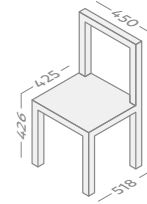

GRACE

GRACE

Brutto weight (kg)	6
Chairs in one package	2
Frame	Beech or oak