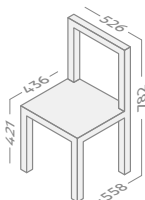

Guru

Guru Tender

Guru Cane

Guru Soft

**GURU SERIES**

Brutto weight (kg)	7
Chairs in one package	4
Frame	Beech or oak

Guru Bar

Guru Bar Tender