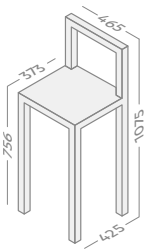

BENET BAR

BENET BAR

Brutto weight (kg)	9
Chairs in one package	1
Frame	Beech or oak