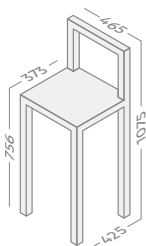

LULA BAR

LULA BAR

Brutto weight (kg)	9
Chairs in one package	1
Frame	Beech or oak