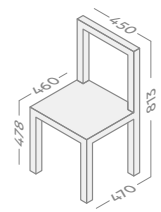

DIRAN

Brutto weight (kg)	8
Chairs in one package	2
Frame	Beech or oak