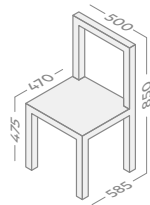

MISHEL

MISHEL

Brutto weight (kg)	9
Chairs in one package	4 in 2 package
Frame	Beech or oak