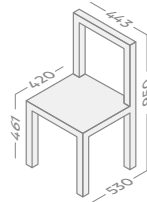

GREULA

Brutto weight (kg)	9
Chairs in one package	2
Frame	Beech