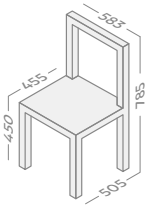

LOGAN

16

LOGAN

Brutto weight (kg)	8
Chairs in one package	1
Frame	Beech or oak