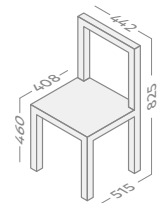

BENET

Brutto weight (kg)	8
Chairs in one package	2
Frame	Beech or oak